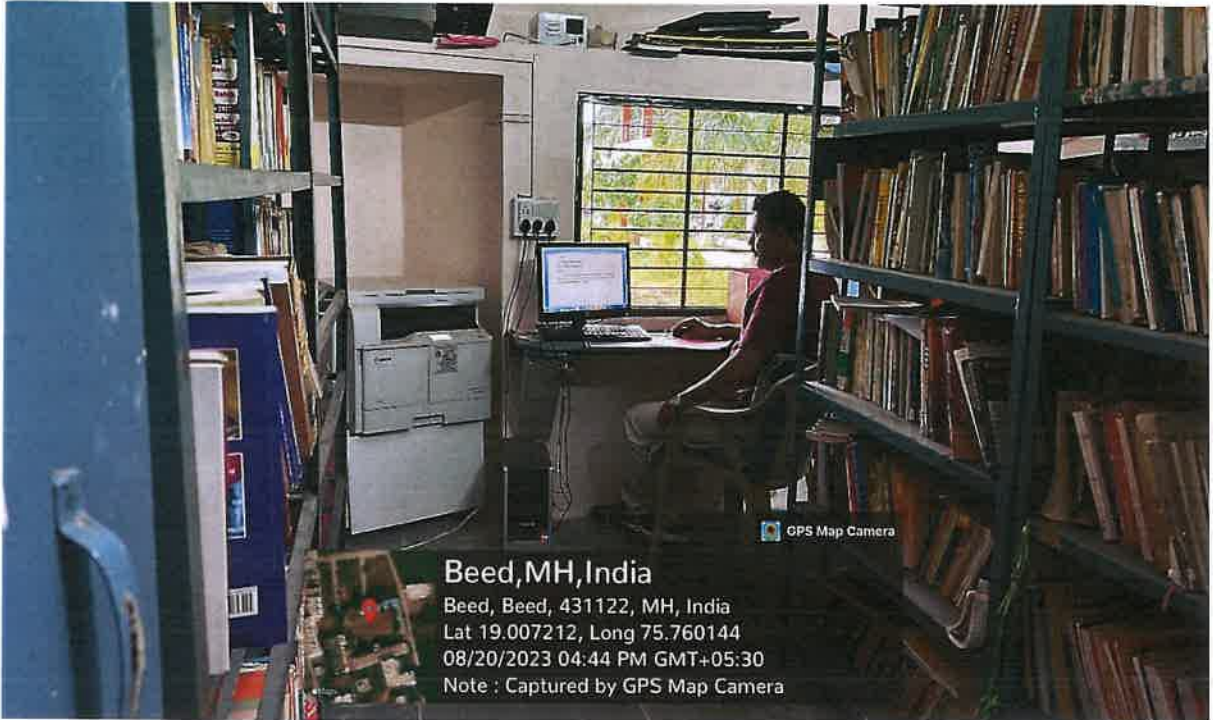

BOOK ISSUE COUNTER

STACK SECTION

[Signature]
Principal
Swa.Sawarkar Mahavidyalaya,
Beed.