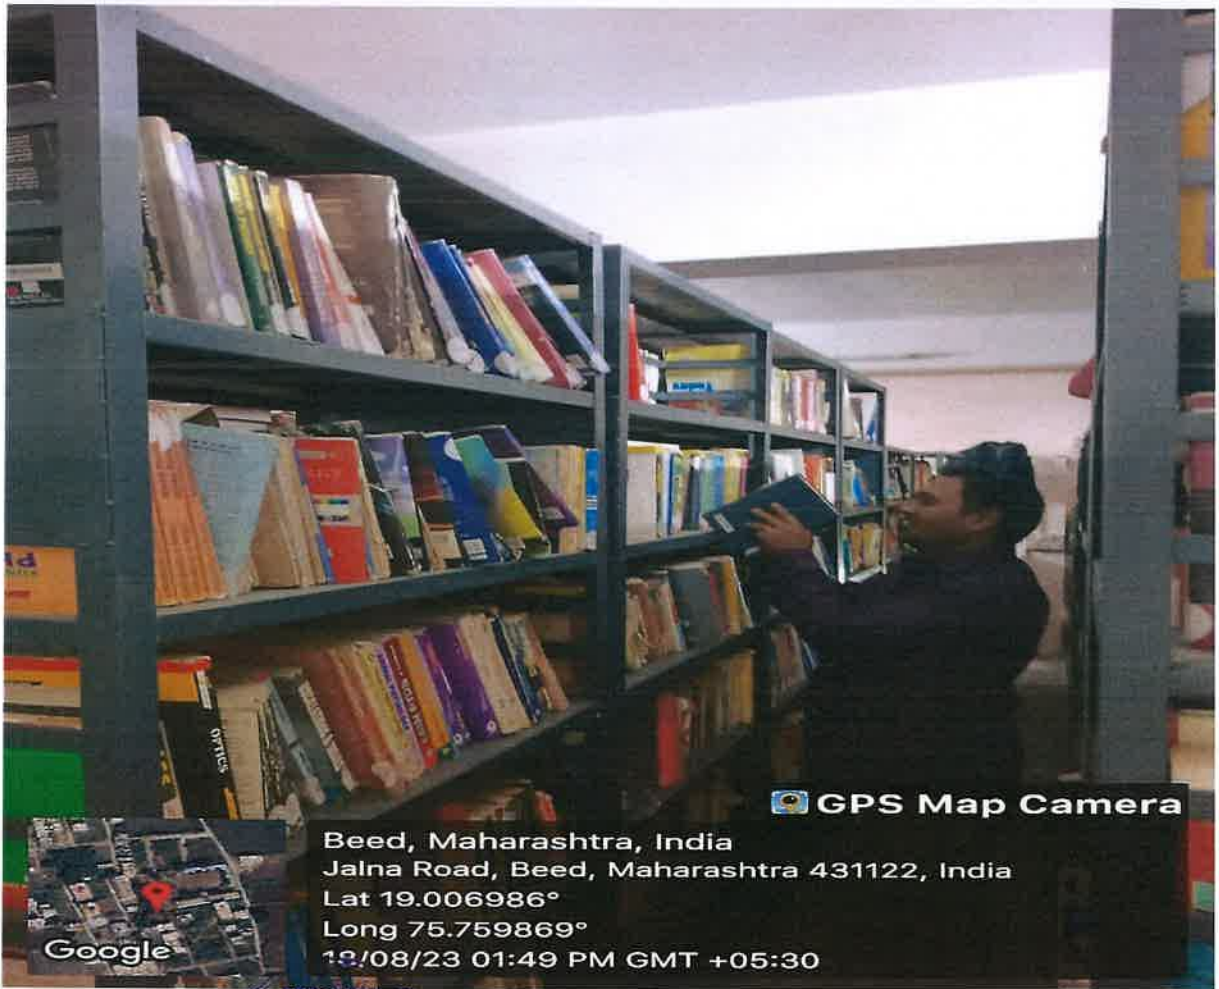

BOOK ISSUE COUNTER

STACK SECTION

[Signature]
Principal
Swa.Sawarkar Mahavidyalaya,
Beed.