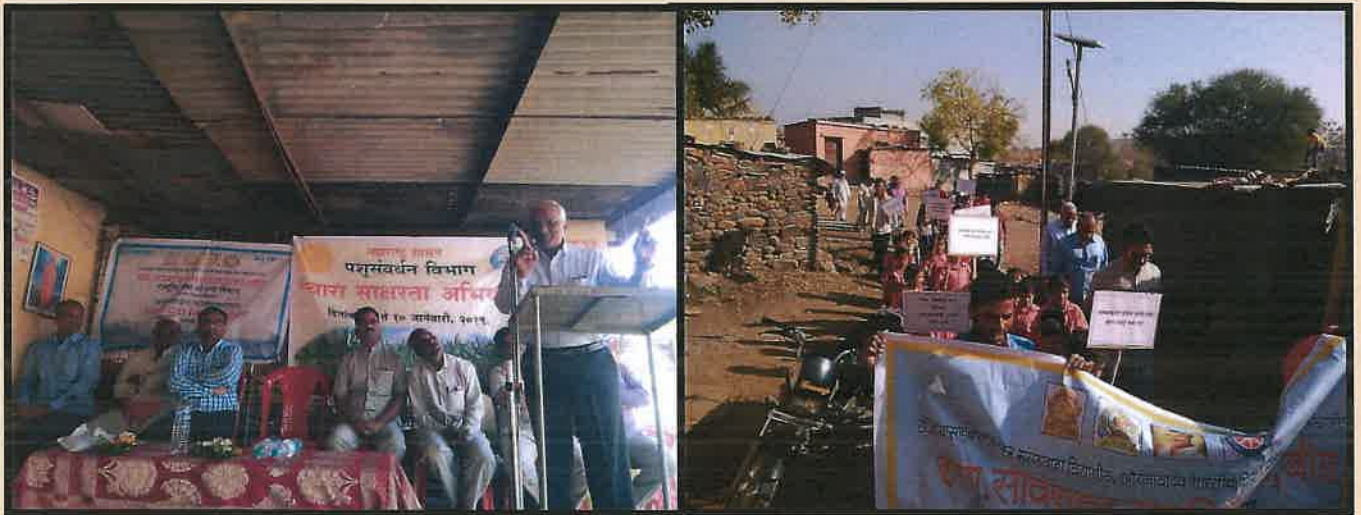

E:\Vinod 12-9-17\College Section\NSS Section\2018-19\Shibir\Shibir Upd...:

मुख्य शिक्षक
 विद्यालय, बीड

Principal
 Swa. Sawarkar Mahavidyalaya,
 Beed.

Fodder Literacy Campaign

Activity	Fodder Literacy Campaign
Date	Jan.8, 2019
Collaborating Agency	NSS, Dr. B.A. M. University, Aurangabad
Number of Students	-
Place	Vaibatwadi Village, Tq., Dist. Beed