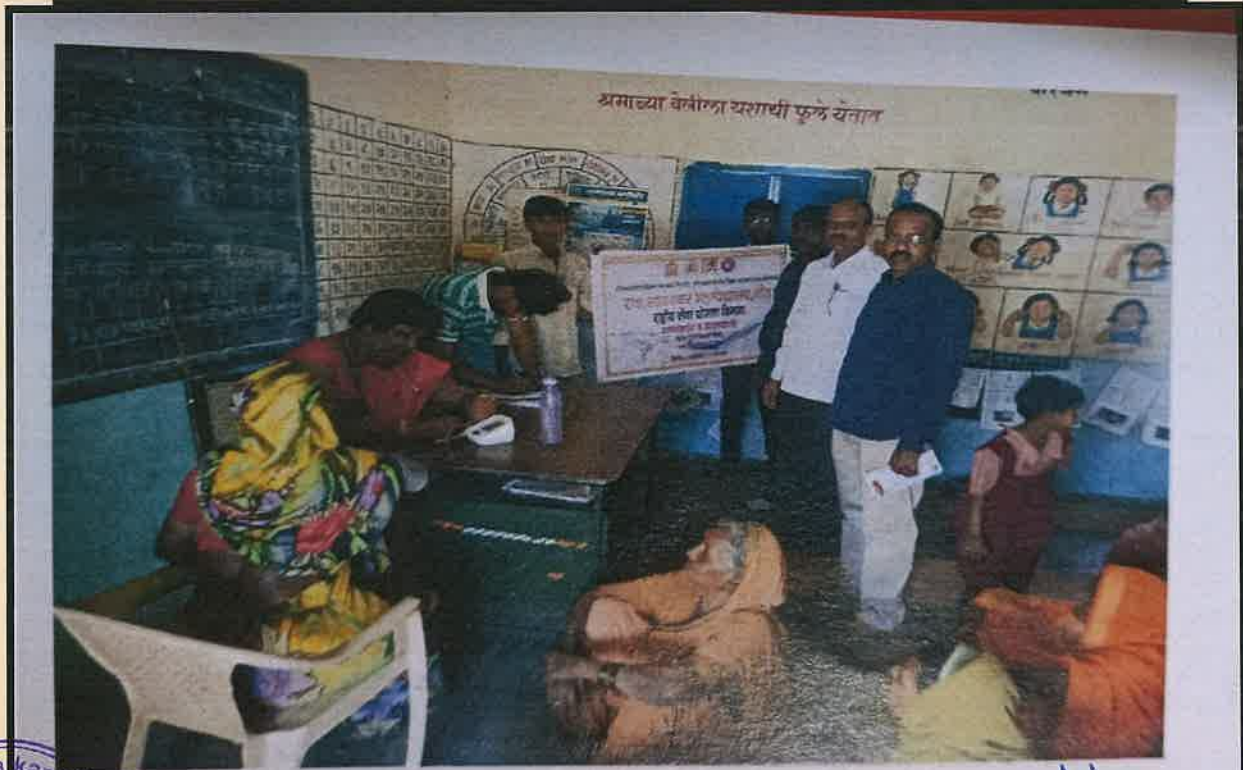

Detail Reports

2018-19

Swa. Sawarkar Mahavidyalaya, Beed

National Service Scheme

**Detailed Report
Extension and Outreach Programs**

2018-19

International Suicide Prevention Program

Participated in International Suicide Prevention Rally :- 10 September 2018. On September 10, 2018, Prabhateri was organized in Beed city on behalf of District Hospital Beed on the occasion of International Suicide Prevention Day. Department Program Officer Dr. Ashok Doke, Prof. Narayan Shinde, Psychology Department Head Prof. Suhas Joshi and volunteers participated in the rally. The rally concluded with a lecture program at District Hospital Beed. In this program Prof. Suhas Joshi expressed his thoughts.

E:\Vinod 12-9-17\College Section\NSS Section\2018-19\Shibir\Shibir Users\...

कार्यक्रम अधिकारी
 राष्ट्रीय सेवा योजना
 सा. सावरकर महाविद्यालय, बीड.

Principal
 Swa.Sawarkar Mahavidyalaya,
 Beed.

Women's Health Camp

Activity	Child Health Camp
Date	Jan.4 2019
Collaborating Agency	NSS, Dr. B.A. M. University, Aurangabad
Place	Vaibatwadi Village, Tq., Dist. Beed

महिला आरोग्य तपासणी शिबीर

Principal

Swa.Sawarkar Mahavidyalaya,
Beed.